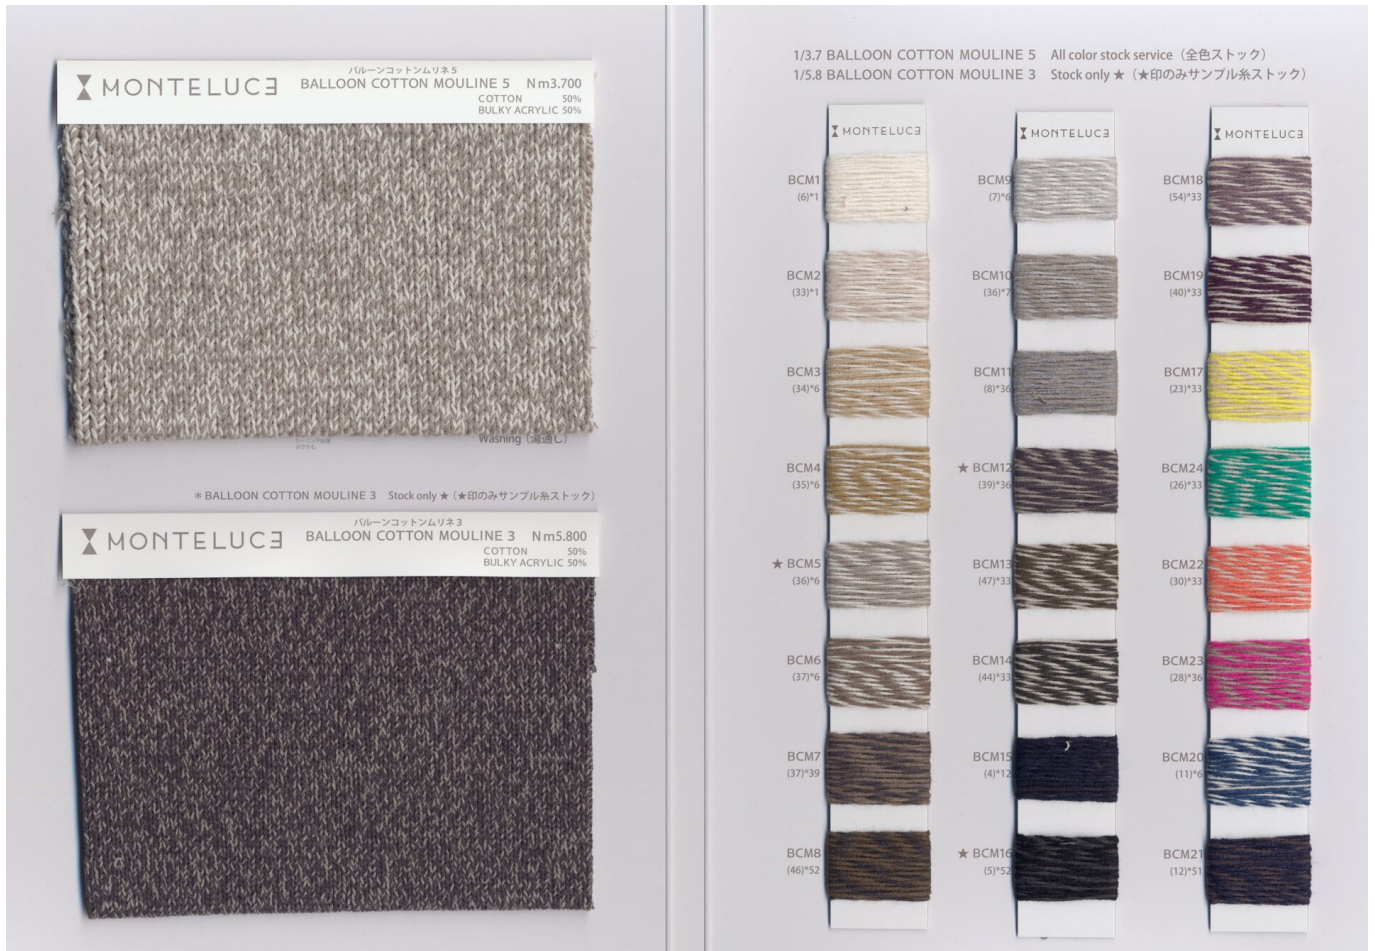

# BALLOON COTTON MOULINE3

**COUNT**

Nm 5.800

**COMPOSITION**

- COTTON 50%
- ACRYLIC 50%

**GAUGE**

- 7G-1P

**TYPE OF YARN**

- STRAIGHT

**COLOR STOCKS**

- ★ AVAILABLE STOCK

**DESCRIPTION**

BALLOON COTTON MOULINE3 is 3 ply of BALLOON COTTON Nm.2/34.

Stock only ★

**WASHING INSTRUCTION**